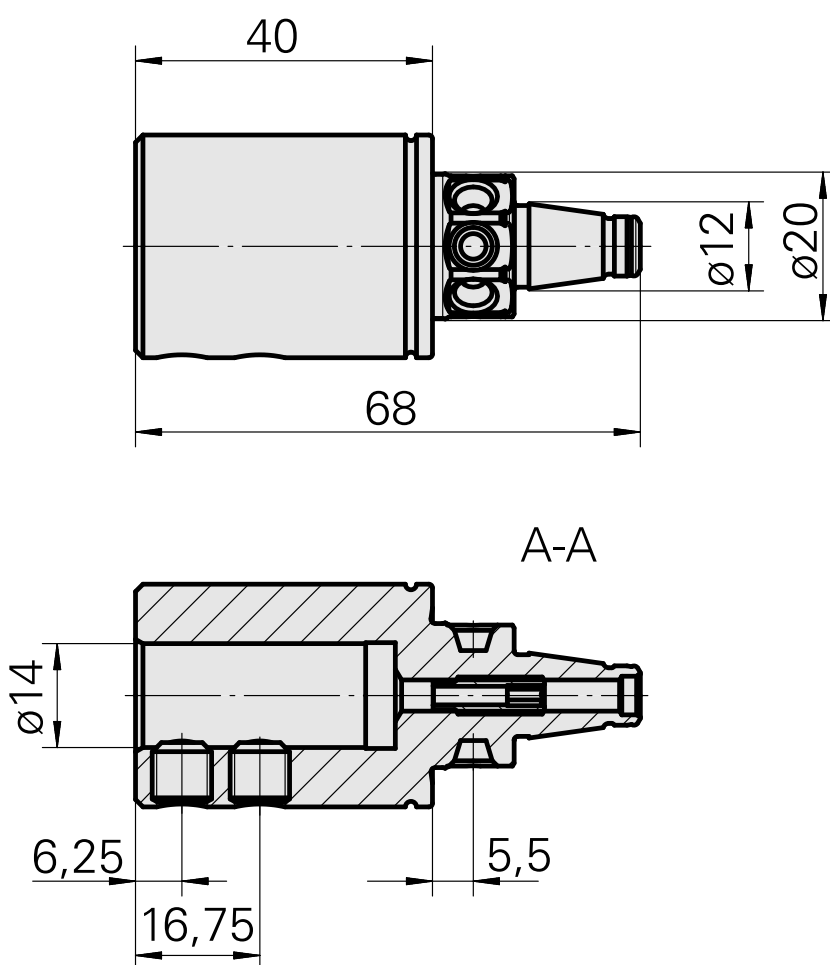

WFB 20-12 D14

Technical data

TH accessories category	WFB 20-12
Mounting	D14
Quick change inserts	Boring tool holder

Documents

No downloads available for this product

Accessories

Optional accessories

Other accessories

[Mounting sleeve with collar D20](#)

Product ID : 10063939

Previous product ID : W68510.04--

[Adjusting screw M 5x15](#)

Product ID : 10491071

Previous product ID : 326794

[SET SCREW 8X8-913](#)

Product ID : 10921433

Previous product ID : 410156.0808
