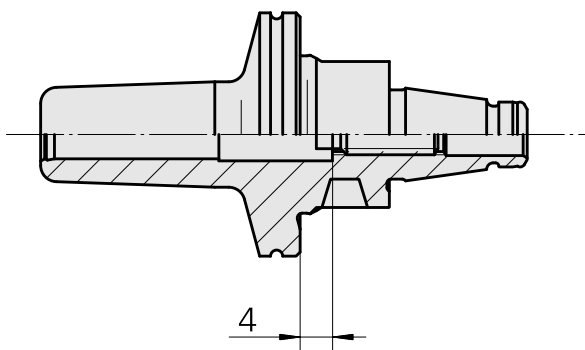

WFB 20-12 Shrink-fit mounting D6

Technical data

TH accessories category

WFB 20-12

Mounting

Shrink-fit mounting D6

Quick change inserts

shrink-fit mounting

Documents

No downloads available for this product

Accessories

Optional accessories

Other accessories

[Adjusting screw M 5x15](#)

Product ID : 10491071

Previous product ID : 326794
