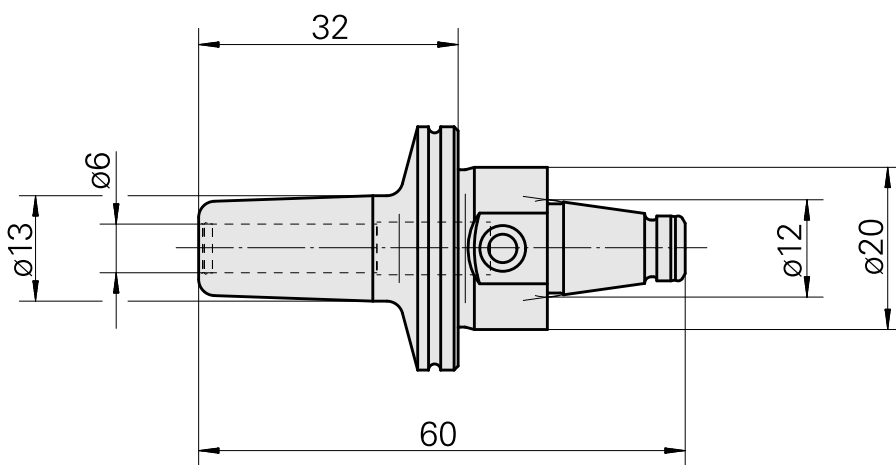

WFB 20-12 Shrink-fit mounting D6

Technical data

TH accessories category

WFB 20-12

Mounting

Shrink-fit mounting D6

Quick change inserts

shrink-fit mounting

Documents

No downloads available for this product

Accessories

Optional accessories

Other accessories

[Adjusting screw M 5x15](#)

Product ID : 10491071

Previous product ID : 326794
