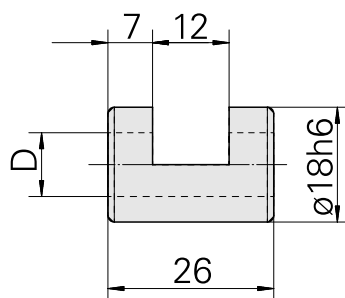

Clamping sleeve D18/ 12mm

Technical data

| | |
|-------------------------|-----------------|
| TH accessories category | Clamping sleeve |
| Mounting | D18 |
| Tool mounting | 12mm |

10067649
993118.1200