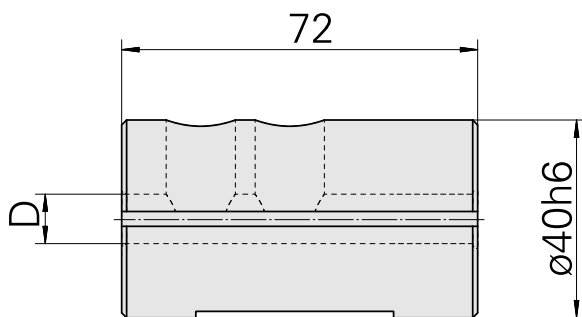

Mounting sleeve D40/ 8mm

Technical data

TH accessories category	Mounting sleeve
Mounting	D40
Tool mounting	8mm

Documents

No downloads available for this product