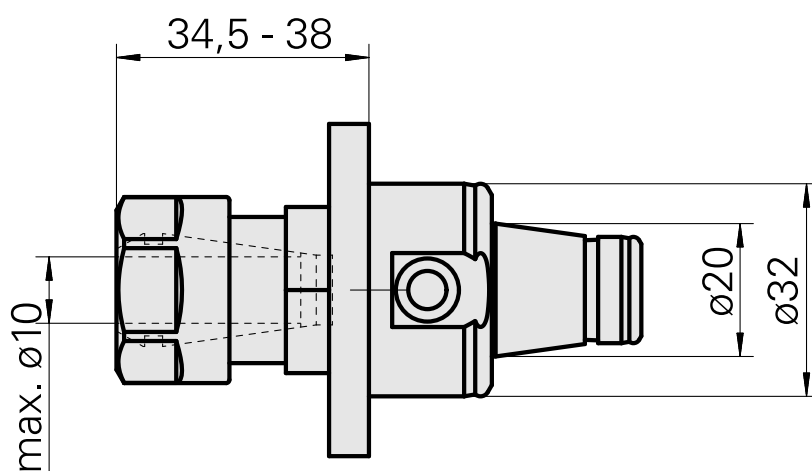

### Technical data

TH accessories category

WFB 32-20

Mounting

ER16

Quick change inserts

collet mounting

---