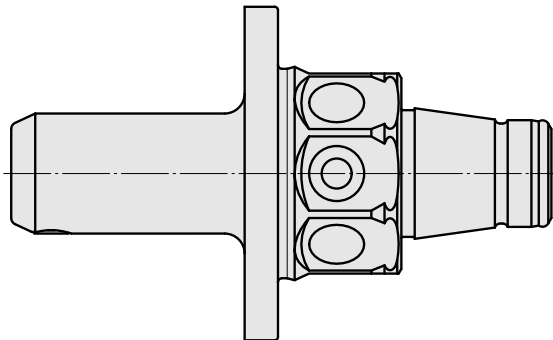

WFB 32-20 Horn Type 105

Technical data

TH accessories category

WFB 32-20

Mounting

Horn Type 105

Quick change inserts

Horn S-Mini