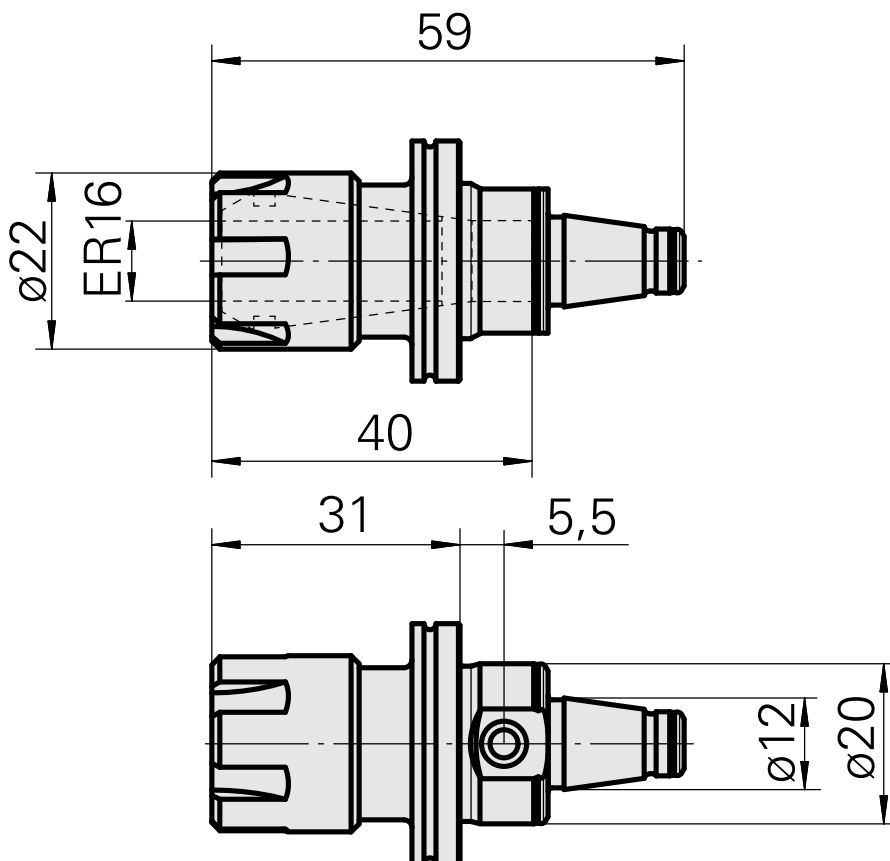

WFB 20-12 ER16

Technical data

Catégorie d'accessoires PO	WFB 20-12
Attachement	ER16
Type d'écrous de serrage	Filet inter à diamètre réduit
Inserts à changement rapide	pince de serrage

Documents

No downloads available for this product

Accessories

Required for operation

[Clé](#)

Product ID : 10621809

Previous product ID : 490219.2161

TH accessories category Tool	Mounting ER16	Collet type ER 16	Clamping nut type Female thread diameter reduced
Tools for Collet chucks Clamping nut wrench			

Optional accessories

Tool holder accessories

[Clamping nut](#)

Product ID : 10178506

Previous product ID : 901939.6161

TH accessories category Clamping nut	Mounting ER16	Collet type ER 16	Clamping nut type Female thread diameter reduced
---	------------------	----------------------	---