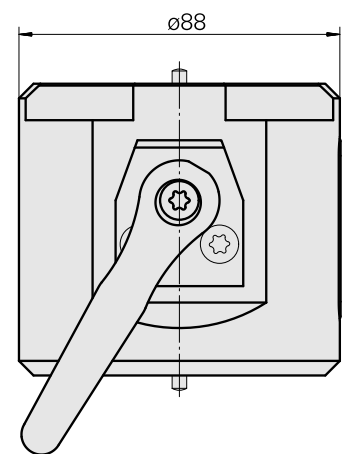

## Adaptateur aide mont. Canon D36

### Technical data

TH accessories category

Adapter mounting aid

Tool mounting

Quill D36 (1.42 ")