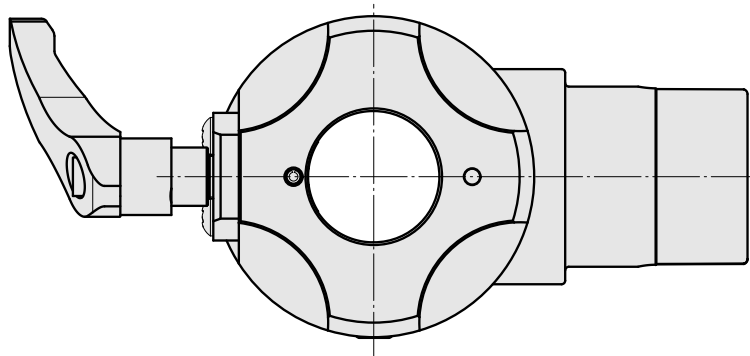

## Adaptateur aide mont. Canon D36

### Technical data

TH accessories category

Adapter mounting aid

Tool mounting

Quill D36 (1.42 ")