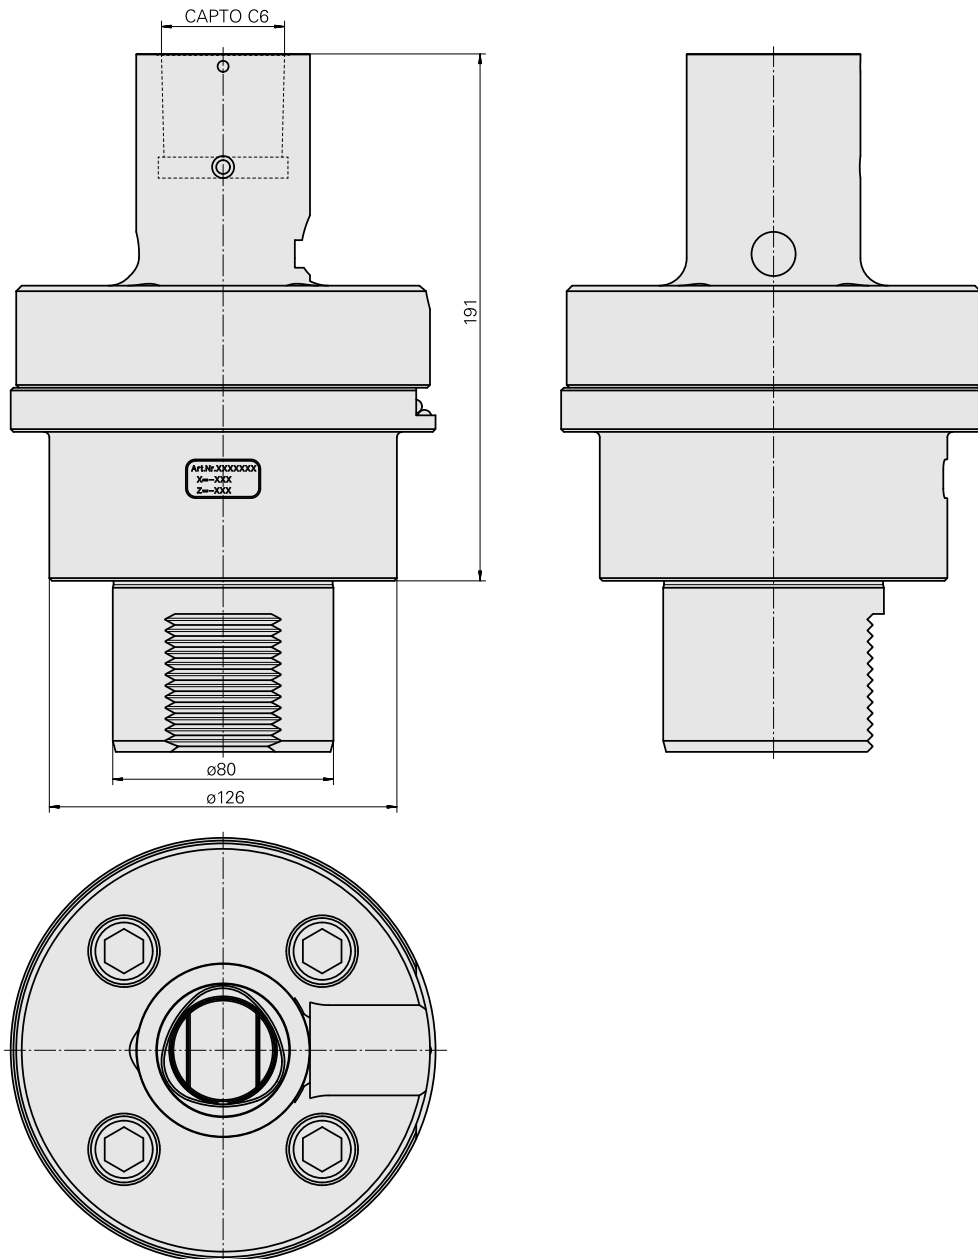

Presetting device D80/INDEX CAPTO C6

Technical data

TH accessories category

Adapter for presetting units

Mounting

D80 for presetting devices

Tool mounting

CAPTO C6