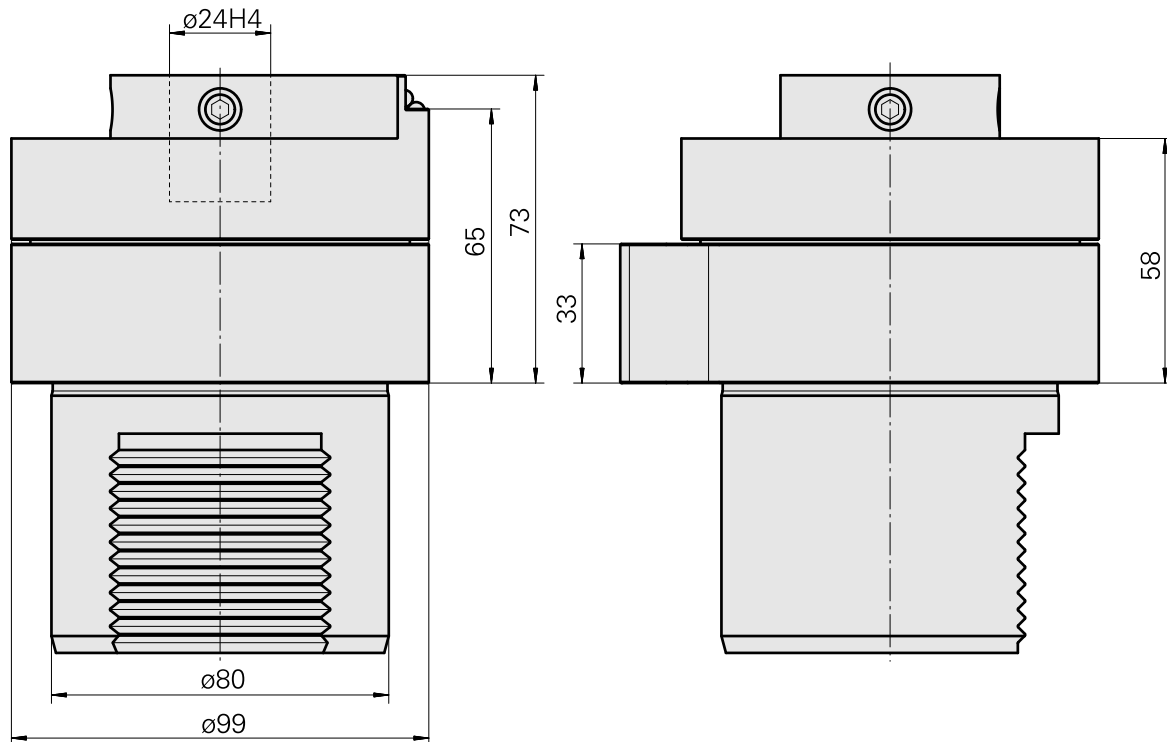

### Technical data

TH accessories category

Adapter for presetting units

Mounting

D80 for presetting devices

Tool mounting

Drill holding block D24mm