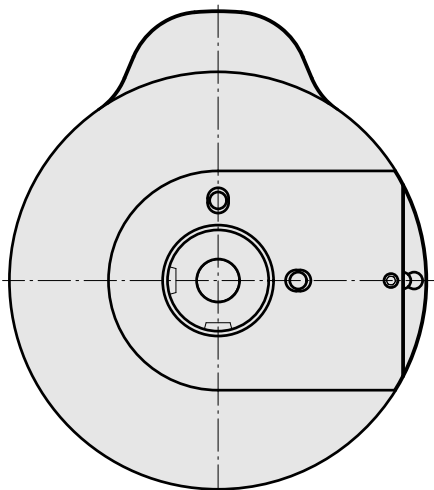

### Technical data

TH accessories category

Adapter for presetting units

Mounting

D80 for presetting devices

Tool mounting

Drill holding block D24mm