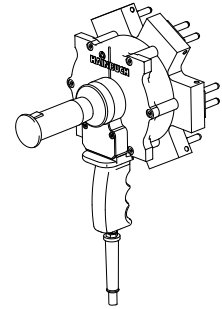

### Technical data

<b>Clamping device size</b>	125
<b>manufacturer product line</b>	SPANNTOP nova chuck
<b>Clamping type</b>	Pneumatic
<b>Clamping method</b>	External clamping
<b>manufacturer product line</b>	Hainbuch