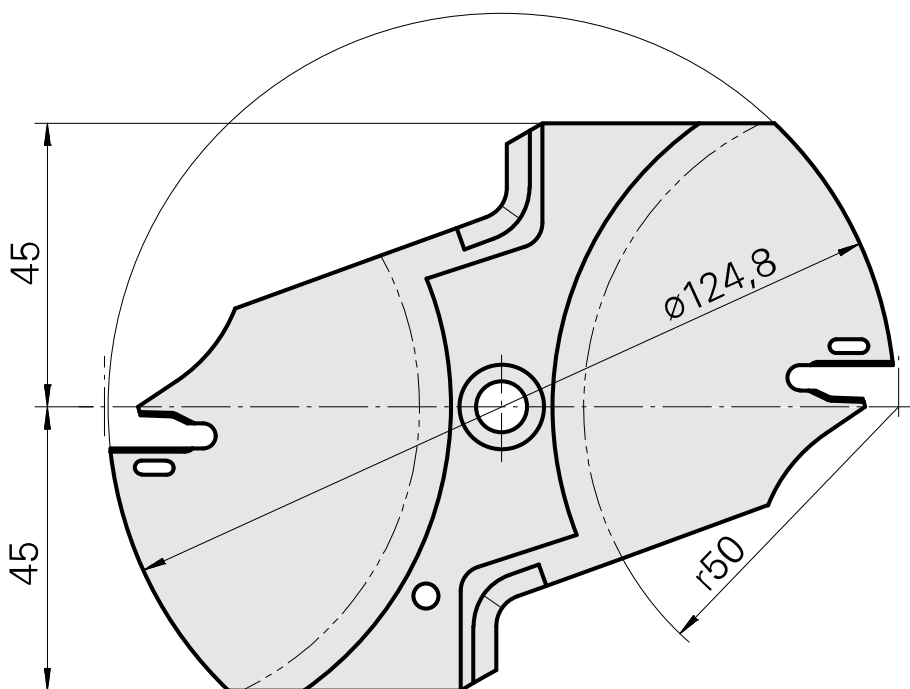

Technical data

TH accessories category

Cutting tools

Mounting

Löcher System

Documents

No downloads available for this product

Accessories