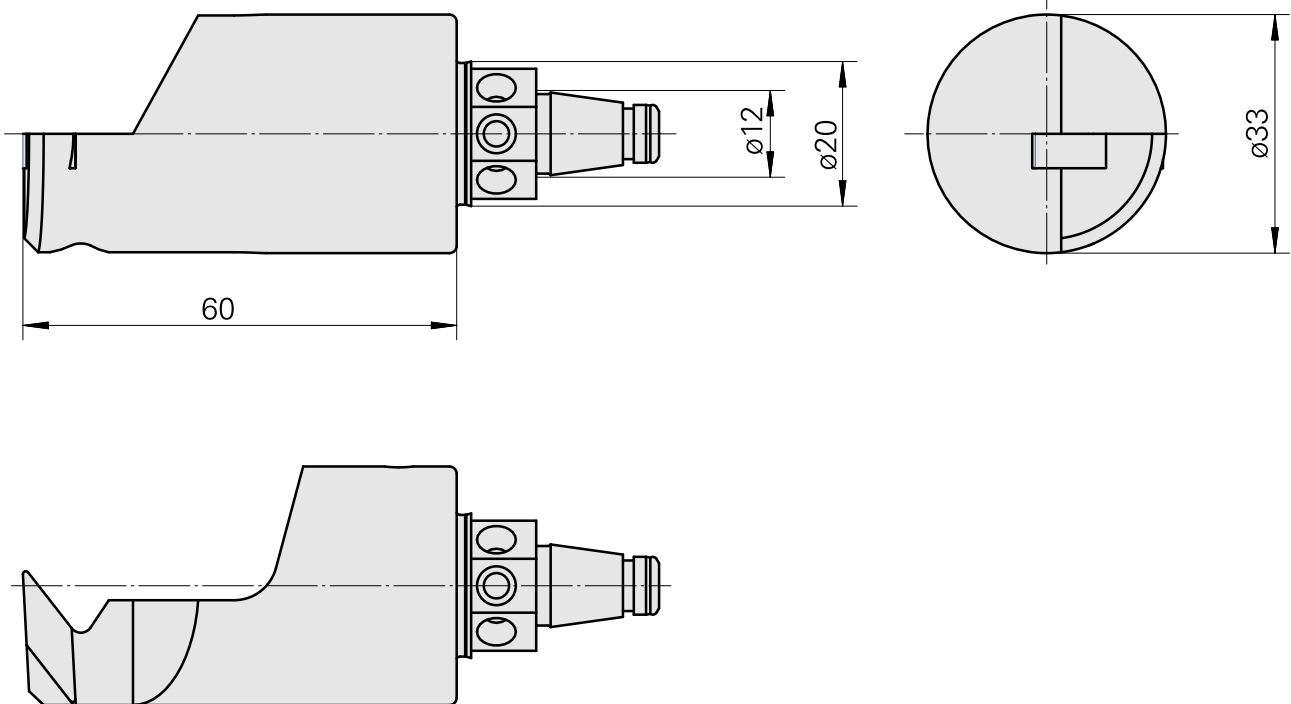

### Technical data

TH accessories category

WFB 20-12

Mounting

for VC.. 1103..

Quick change inserts

Turning tool holder