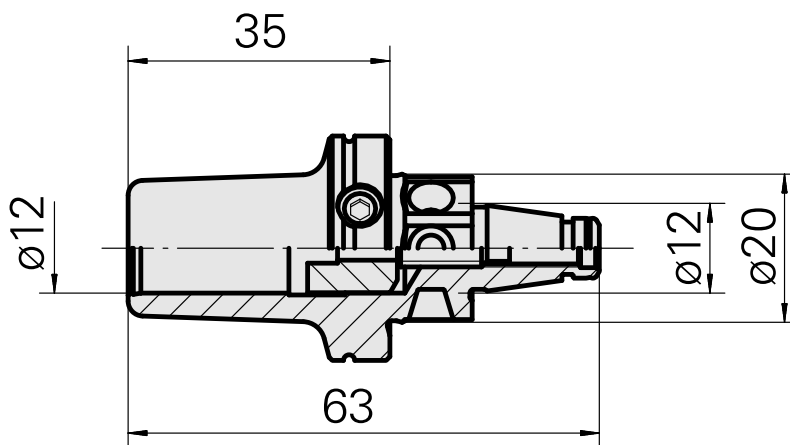

## WFB 20-12 D12, fixed pos., Horn 108-116

### Technical data

TH accessories category

WFB 20-12

Mounting

D12, fixed pos., Horn 108-116

Quick change inserts

miscell mounting