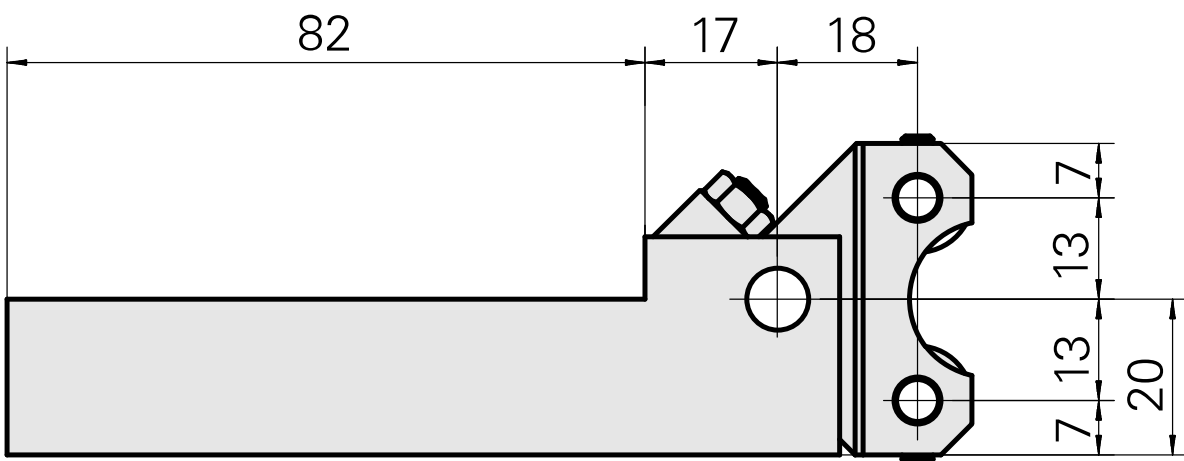

Raendelhalter, für 2 Rändelräder

Technical data

TH accessories category

Knurling tool holder

Mounting

Square 20x20

Documents

No downloads available for this product