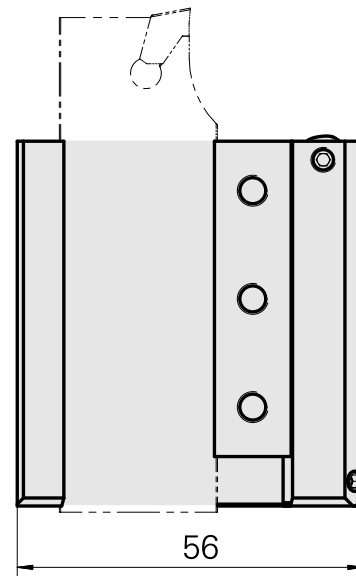

Pièce support plong/fonçage Trapèze 26x4, réglable dans le sens vertical

Technical data

Drive	not live
Cooling	external
Pressure	20 bar
Mounting	Trapezoid 26x4
X [mm]	59 (2.32")
Y [mm]	–
Z [mm]	18.5 (0.73)
INDEX TRAUB products	C100