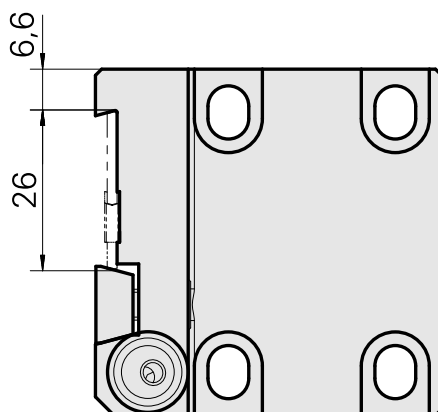

Pièce support plong/fonçage Trapèze 26x4, réglable dans le sens vertical

Technical data

Drive	not live
Cooling	external
Pressure	20 bar
Mounting	Trapezoid 26x4
X [mm]	59 (2.32")
Y [mm]	–
Z [mm]	18.5 (0.73)
INDEX TRAUB products	C100

Documents

No downloads available for this product

Accessories

Optional accessories

Other accessories

[BALL SPRAY NOZZLE 10D/M4](#)

Product ID : 10679818

Previous product ID : 474550.0081
