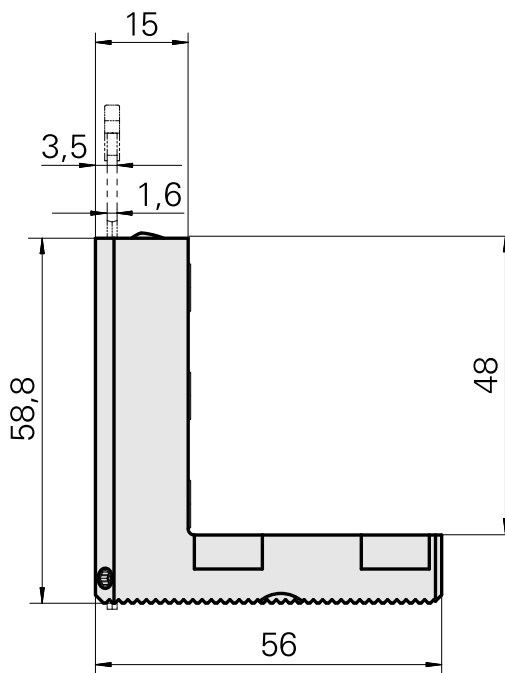

Pièce support plong/fonçage Trapèze 26x4, réglable dans le sens vertical

Technical data

Drive	not live
Cooling	external
Pressure	20 bar
Mounting	Trapezoid 26x4
X [mm]	59 (2.32")
Y [mm]	–
Z [mm]	18.5 (0.73)
INDEX TRAUB products	C100