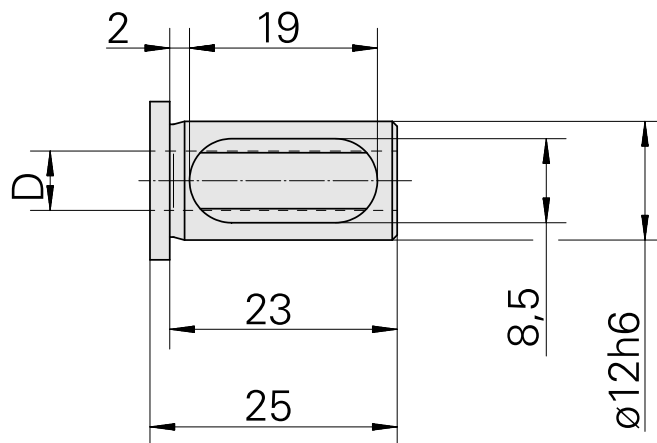

Mounting sleeve with collar D12/ 3mm

Technical data

TH accessories category	Mounting sleeve with collar
Mounting	D12
Tool mounting	3mm

Documents

No downloads available for this product