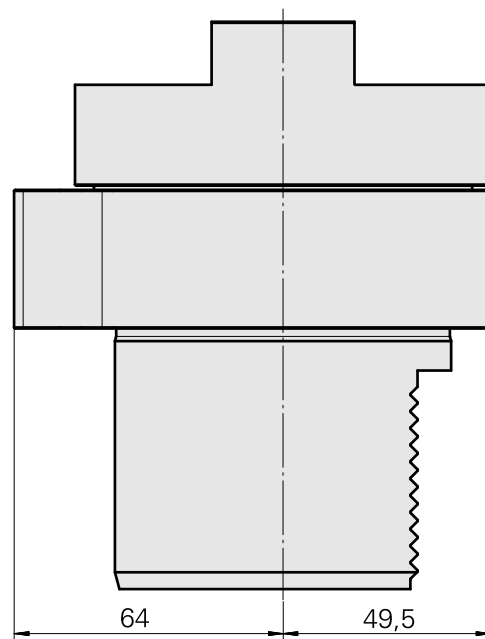

### Technical data

TH accessories category

Adapter for presetting units

Mounting

D80 for presetting devices

Tool mounting

WFB 20-12