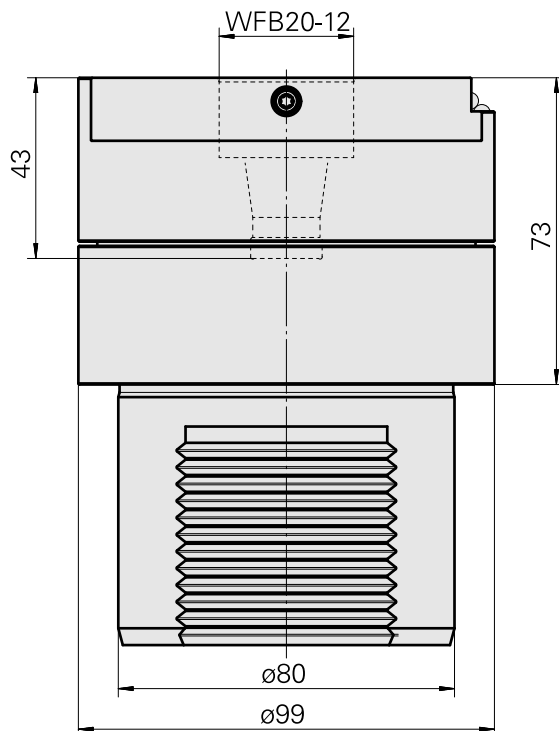

### Technical data

TH accessories category

Adapter for presetting units

Mounting

D80 for presetting devices

Tool mounting

WFB 20-12