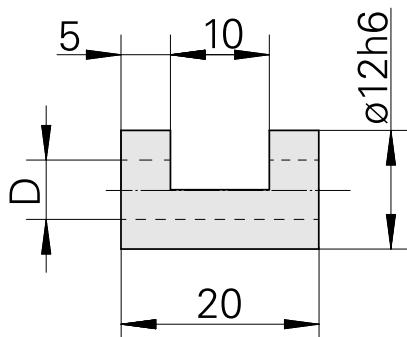

Clamping sleeve D12/ 3.5mm

Technical data

| | |
|-------------------------|-----------------|
| TH accessories category | Clamping sleeve |
| Mounting | D12 |
| Tool mounting | 3.5mm |

Documents

No downloads available for this product