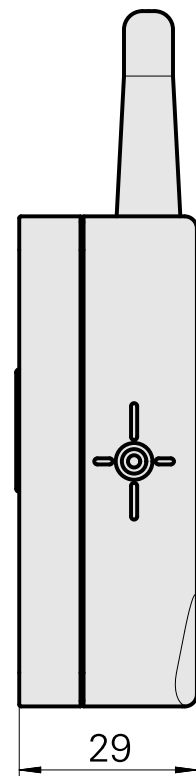

CRT screen, Display, external

Technical data

TH accessories category

Accessories for fluid spindle

Documents

No downloads available for this product