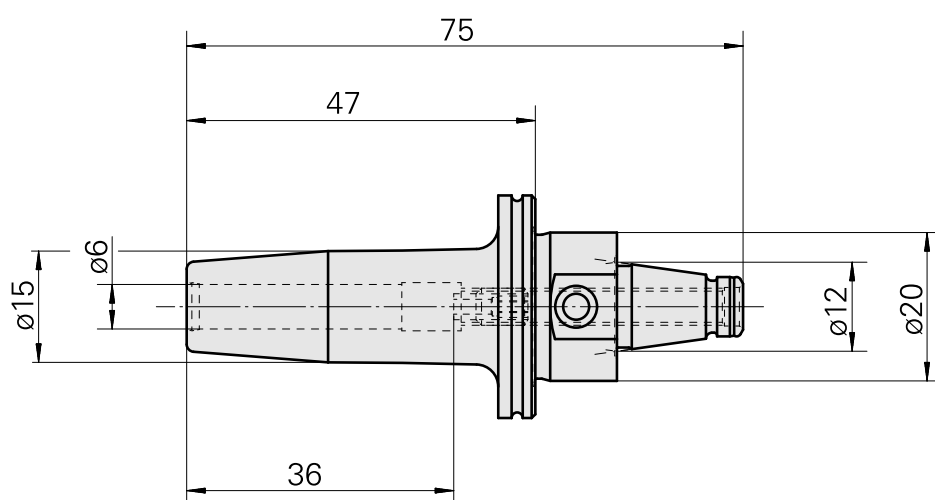

WFB 20-12 Shrink-fit mounting D6

Technical data

TH accessories category

WFB 20-12

Mounting

Shrink-fit mounting D6

Quick change inserts

shrink-fit mounting

Documents

No downloads available for this product

Accessories

Optional accessories

Other accessories

[Adjusting screw M 5x10](#)

Product ID : 10674886

Previous product ID : 326793
