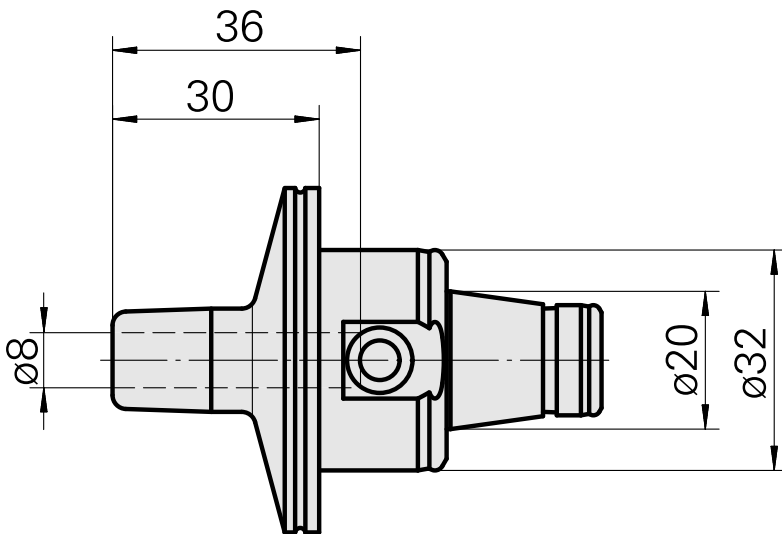

### Technical data

TH accessories category

WFB 32-20

Mounting

Shrink-fit mounting D8

Quick change inserts

shrink-fit mounting

10915140  
836263