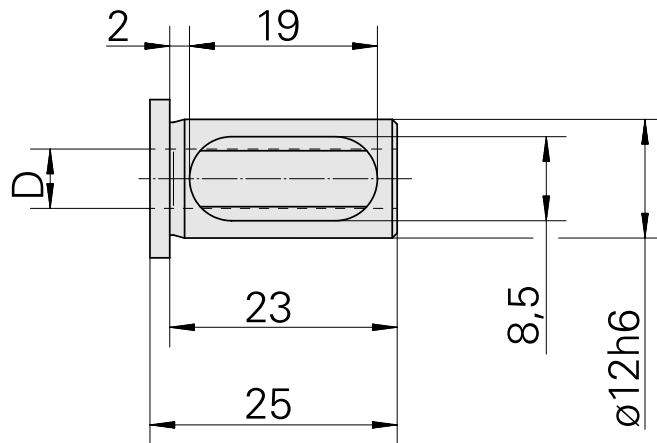

Mounting sleeve with collar D12/ 6mm

Technical data

TH accessories category	Mounting sleeve with collar
Mounting	D12
Tool mounting	6mm

Documents

No downloads available for this product