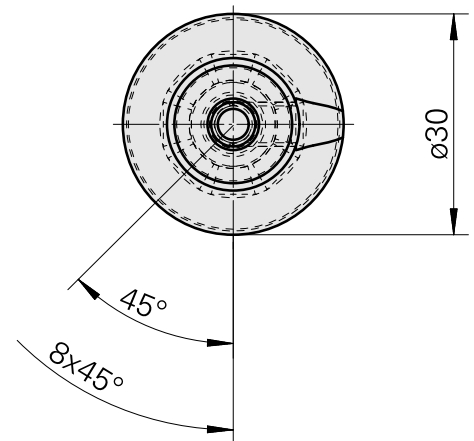

### Technical data

TH accessories category

WFB 20-12

Mounting

D6

Quick change inserts

Boring tool holder