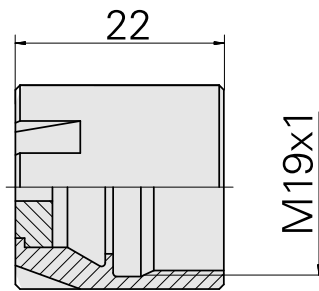

Clamping nut, for internal cooling lubricant supply

Technical data

TH accessories category

Clamping nut

Mounting

ER16

Collet type

ER 16

Clamping nut type

Female thread diameter reduced

10888980
W9990347

INDEX

Documents

No downloads available for this product