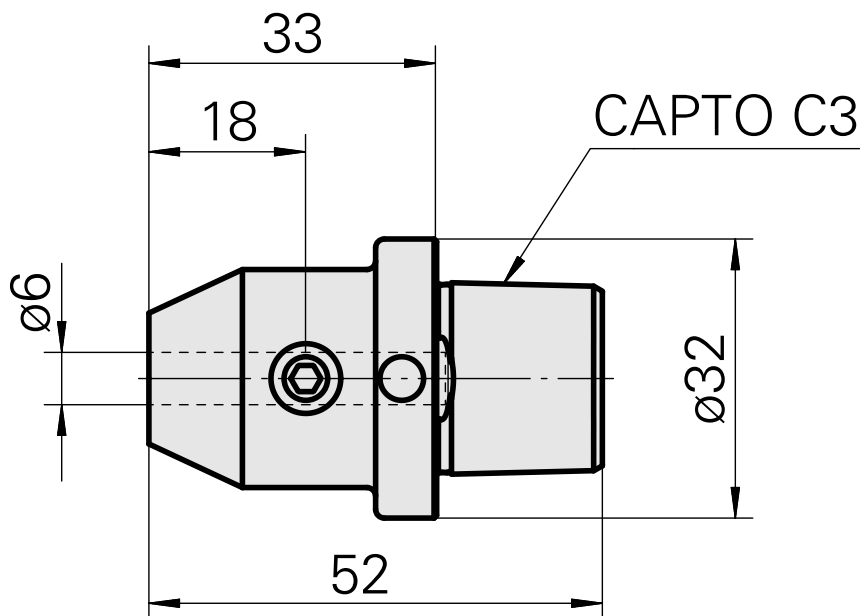

### Technical data

TH accessories category

INDEX CAPTO C3

Mounting

D6

Quick change inserts

Weldon mounting

10888476  
W9991037