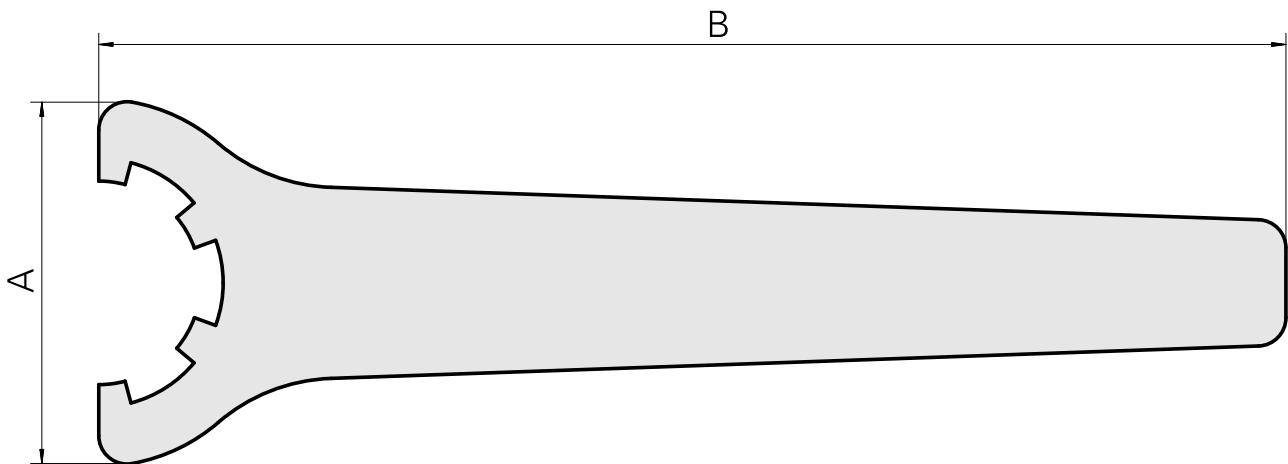

## Spanner

### Technical data

<b>TH accessories category</b>	Tool
<b>Mounting</b>	ER25
<b>Collet type</b>	ER 25
<b>Clamping nut type</b>	Female thread
<b>Tools for Collet chucks</b>	Clamping nut wrench

10802433  
490219.0251