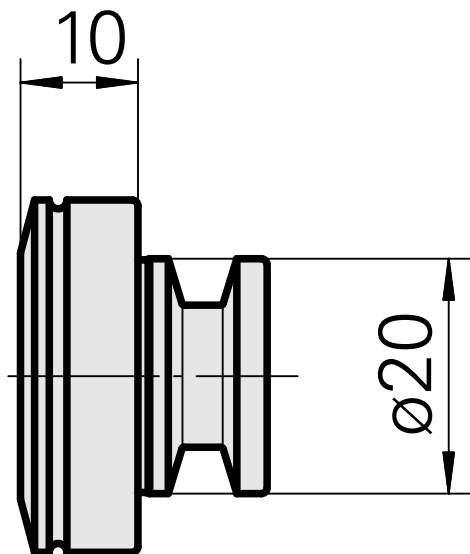

## WFB 20-12, blanking plug

### Technical data

TH accessories category

WFB 20-12

Quick change inserts

miscell mounting

10775402  
837714

**INDEX**

---