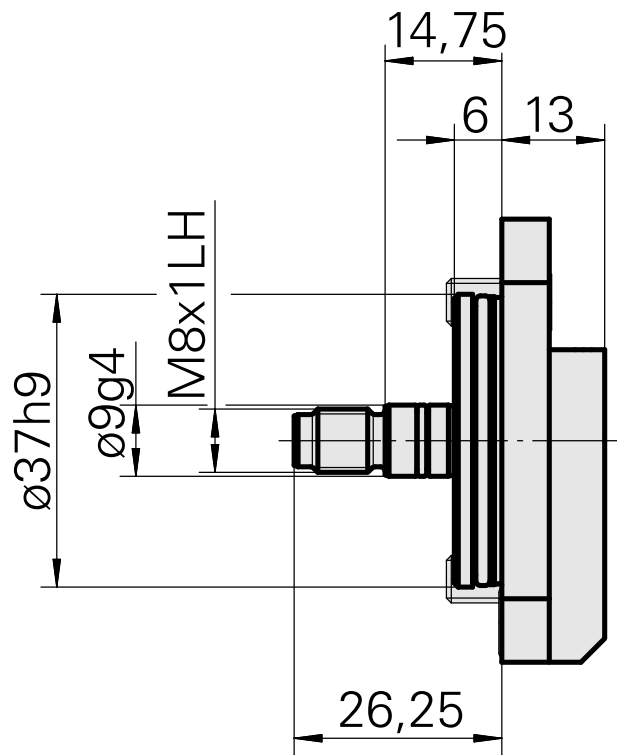

Coolant Supply, internal 80 bar

Technical data

There are currently no additional technical features stored for this product

Documents

Product notes

[DE \(pdf\)](#)

[EN \(pdf\)](#)

[FR \(pdf\)](#)