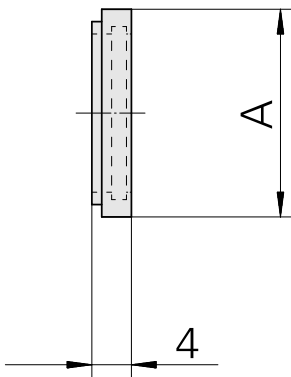

## Sealing washer ER25 11-11.5mm, for internal cooling lubricant supply

### Technical data

TH accessories category	Sealing washer
Mounting	ER25
Tool mounting	11-11.5mm
Collet type	ER 25

10685810  
W9990417

**INDEX**

---