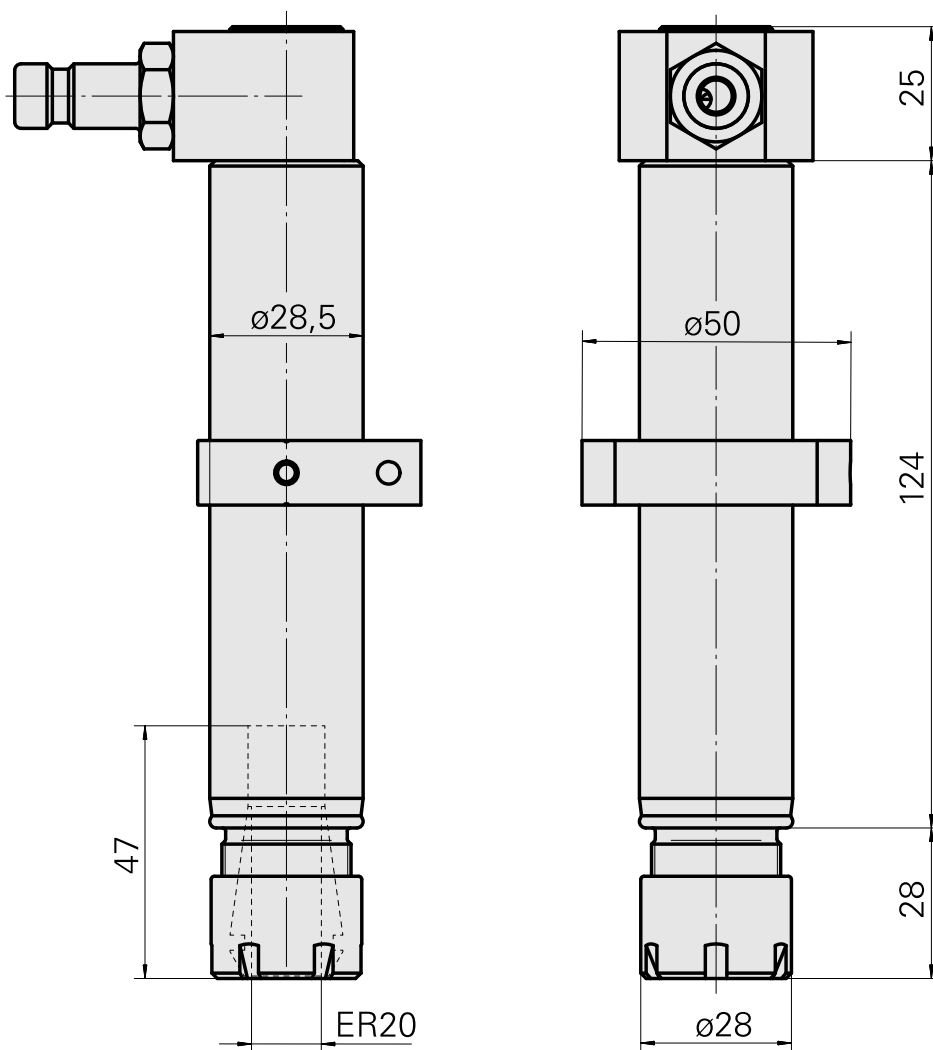

## Drilling tool holder ER20

### Technical data

|                      |   |
|----------------------|---|
| Drive                | not live  |
| Fixation MS          | Clamping ring D28.5                                       |
| Cooling              | internal  |
| Pressure             | 80 bar  |
| Mounting             | ER20  |
| X [mm]               | -   |
| Y [mm]               | -   |
| Z [mm]               | -   |
| INDEX TRAUB products | A100 • MS16-6 • MS22-6 •<br>MS22-8 • MS24-6 • MS16-6 Plus |