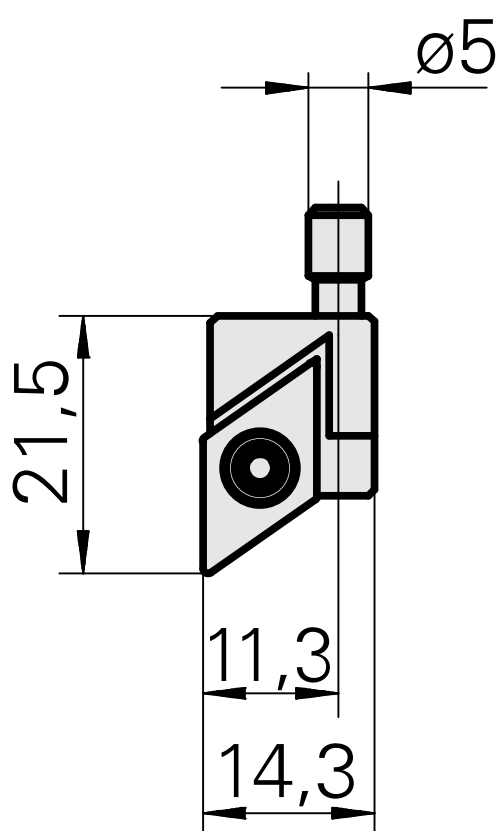

Cassette

Technical data

TH accessories category

Cassette, right

Mounting

for DC.. 11T3..

10654226
W9990294

INDEX