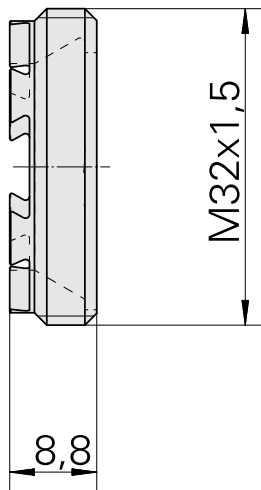

Ecrou de serrage

Technical data

TH accessories category

Clamping nut

Mounting

ER25

Collet type

ER 25

Clamping nut type

Male thread

10630063
901939.5251

INDEX

Documents

No downloads available for this product