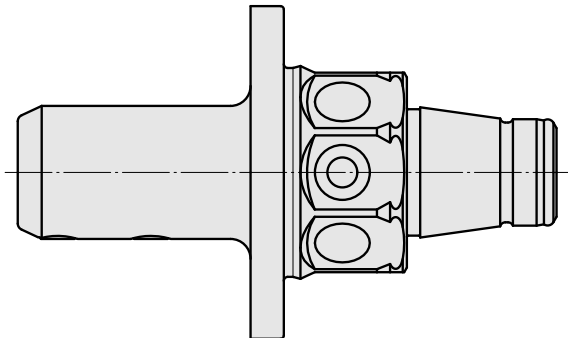

WFB 32-20 Horn Type 110

Technical data

TH accessories category

WFB 32-20

Mounting

Horn Type 110

Quick change inserts

Horn S-Mini