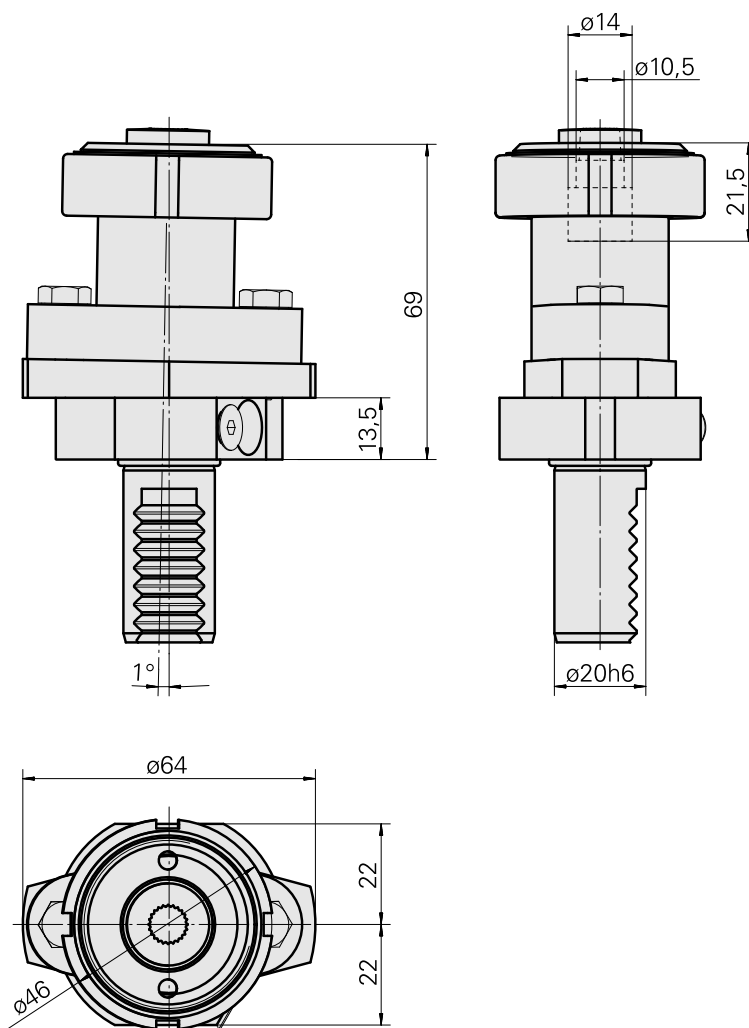

Broachholder VDI 20 D24, rotating, live

Technical data

Shank VDI	VDI 20
Drive	not live
Fixation VDI	none
Cooling	external
Pressure	20 bar
Mounting	D24
reversible 180°	no
X [mm]	69 (2.72")
Y [mm]	—
Z [mm]	—

[Tube](#)

Product ID : 10699964

Previous product ID : W62211.2110
