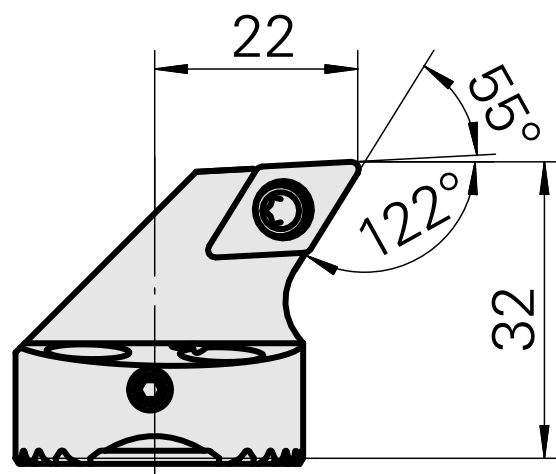

## Boring head for DC.. 11T3..

### Technical data

|                      |  |
|----------------------|--|
| Mounting             | for DC.. 11T3..                        |
| Cooling              | internal                               |
| Pressure             | 50 bar                                 |
| X [mm]               | 32 (1.26")                             |
| Z [mm]               | 22 (0.87)                              |
| INDEX TRAUB products | G220.3 • R200 • TNX65/42 •<br>TNX220.3 |