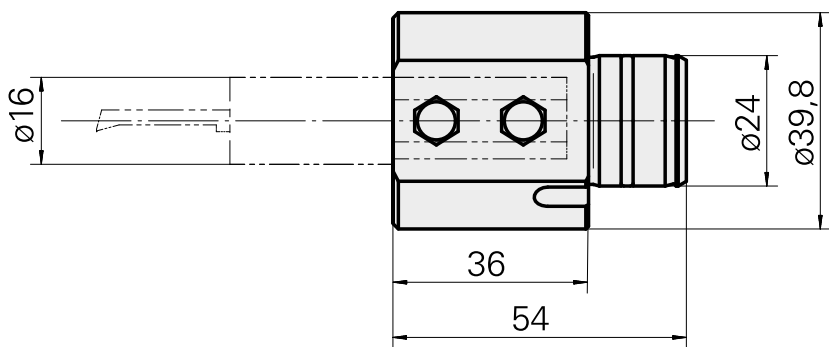

## Mount D16 (0.63 ")

### Technical data

Drive	not live
Cooling	internal
Mounting	D16
Pressure	80 bar
X [mm]	36 (1.42")
Y [mm]	-
Z [mm]	-
INDEX TRAUB products	ABC65 • TNK42/65 • TNL18 • TNL20 • TNL32-11 • TNL32 • TNL32-11 compact • TNL20-11 • TNL32 compact • TNK40.2-10 • TNL20.2 • TNK40.2