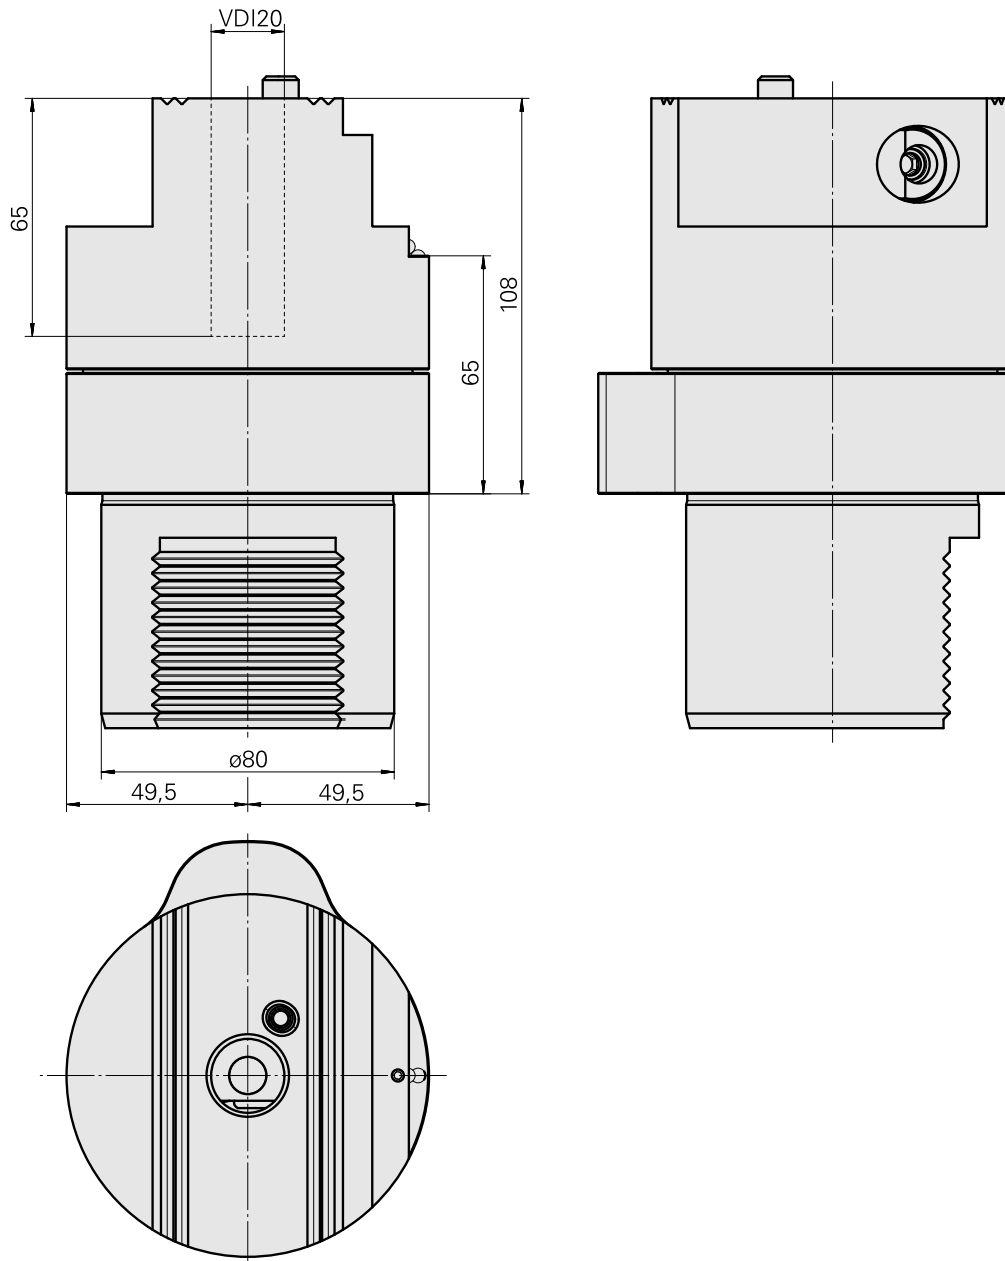

### Technical data

TH accessories category

Adapter for presetting units

Mounting

D80 for presetting devices

Tool mounting

VDI 20

10498562  
W9990990