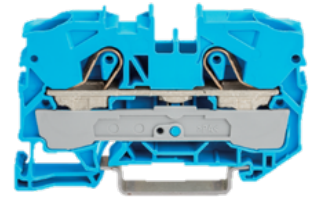

### Technical data

|                                   |                      |
|-----------------------------------|----------------------|
| <b>manufacturer product line</b>  | Wago                 |
| <b>Electrical assemblies</b>      | Terminal             |
| <b>manufacturer product line</b>  | Wago Serie 2010      |
| <b>Length</b>                     | 68 Millimeter        |
| <b>Width</b>                      | 10 Millimeter        |
| <b>Height</b>                     | 37 Millimeter        |
| <b>Cross-section</b>              | 10 Square millimeter |
| <b>Number of wires/poles (ST)</b> | 2 Piece              |
|                                   | BU - blue            |