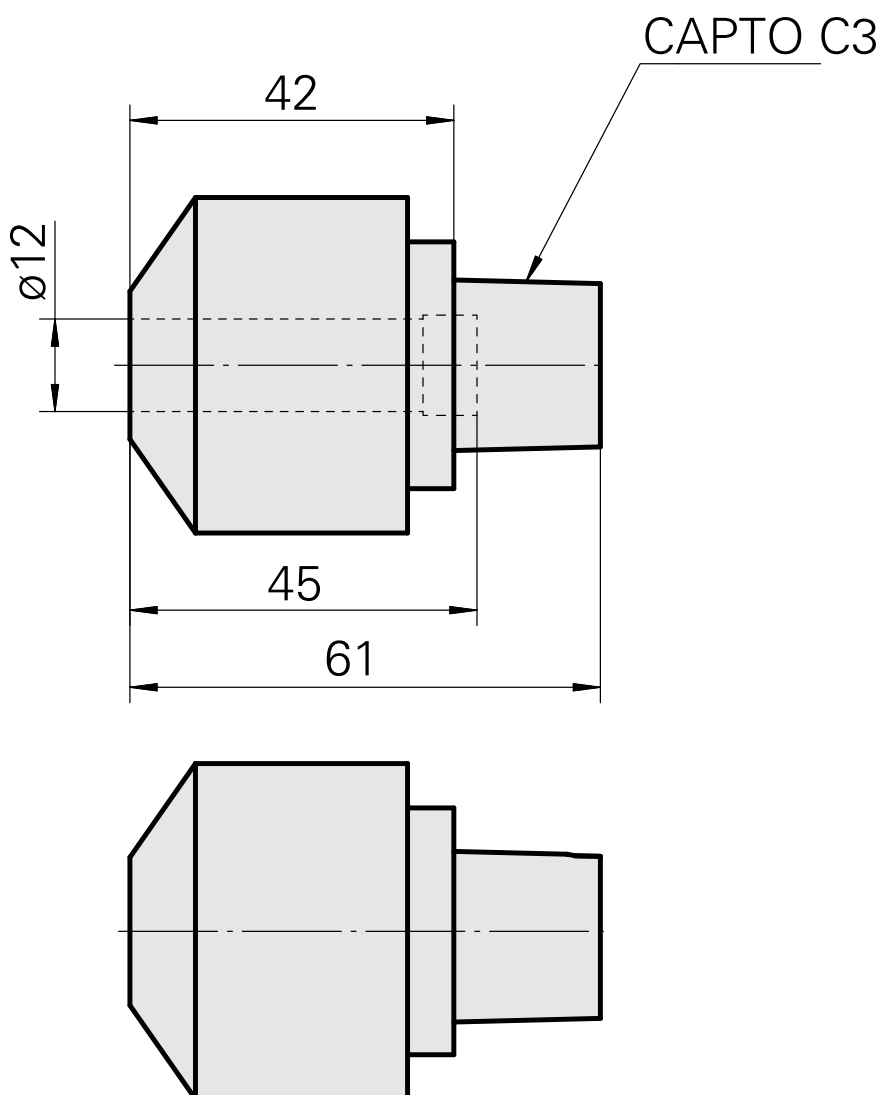

## INDEX CAPTO C3 Hydraulic expansion chuck

### Technical data

TH accessories category

INDEX CAPTO C3

Mounting

Hydraulic expansion chuck D12

Quick change inserts

hydraulic expan. mounting