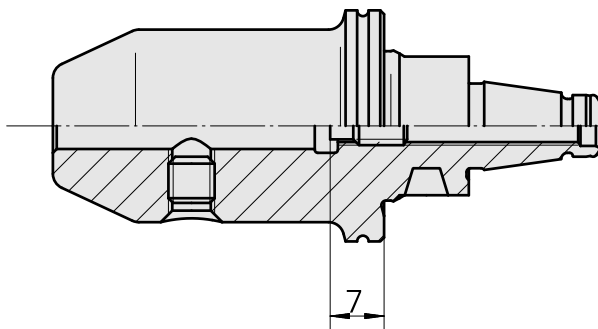

### Technical data

TH accessories category	WFB 20-12
Mounting	D6
Quick change inserts	Weldon mounting