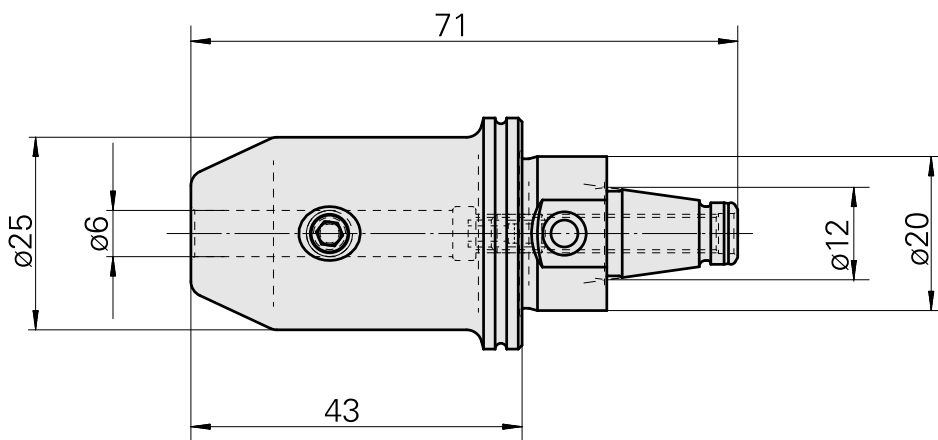

### Technical data

TH accessories category	WFB 20-12
Mounting	D6
Quick change inserts	Weldon mounting