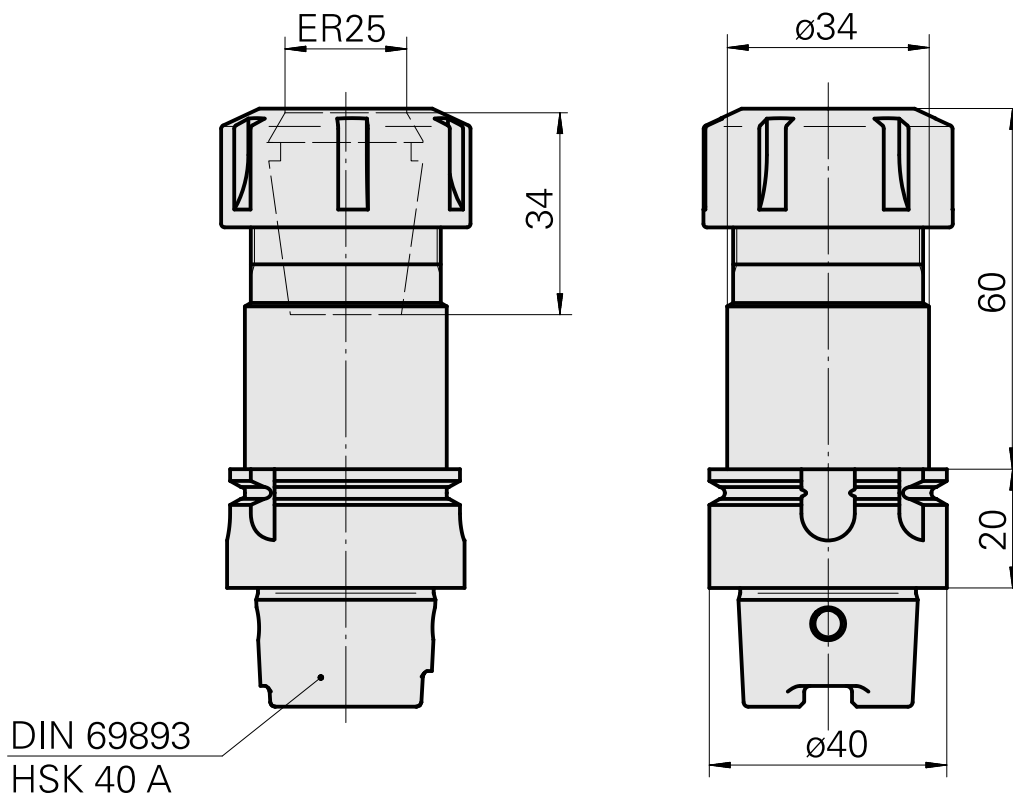

### Technical data

|                      |   |
|----------------------|---|
| Shank HSK            | HSK 40  |
| Form HSK             | A   |
| Mounting             | ER25  |
| Cooling              | internal  |
| Pressure             | 80 bar  |
| X [mm]               | 80 (3.15")                                      |
| INDEX TRAUB products | G200.2 • R200 • TNX65/42 •<br>G220.3 • TNX220.3 |