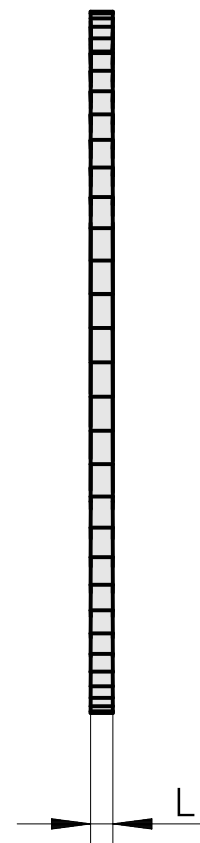

Saw blade, circular saw blade width 0.6 mm (0.023")

Technical data

TH accessories category

Circular saw blade d63

Tool mounting

16mm

10358779
223010.6306

INDEX