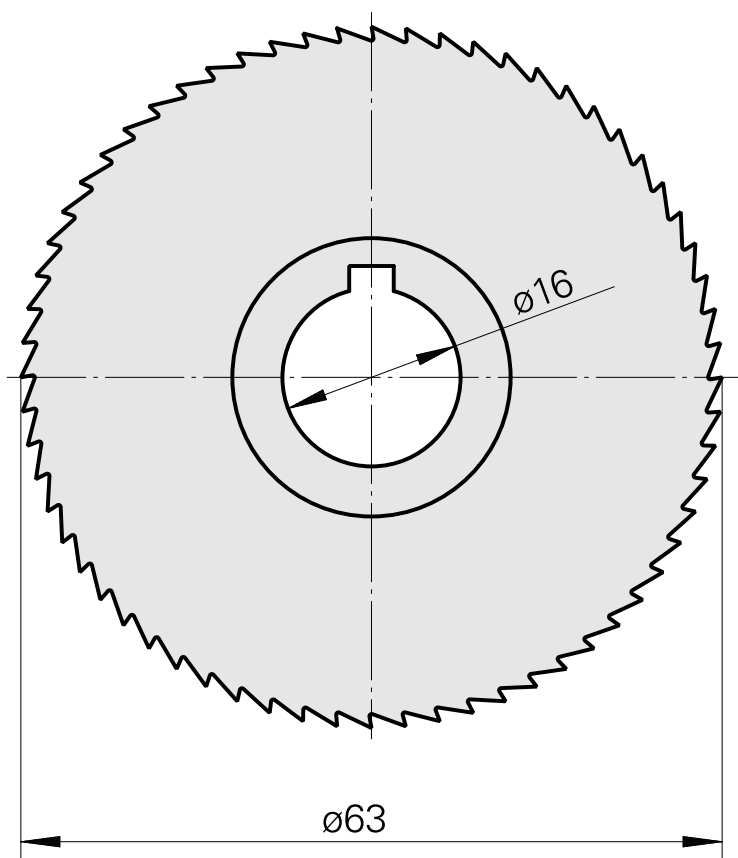

Saw blade, circular saw blade width 0.6 mm (0.023")

Technical data

TH accessories category

Circular saw blade d63

Tool mounting

16mm

10358779
223010.6306

INDEX