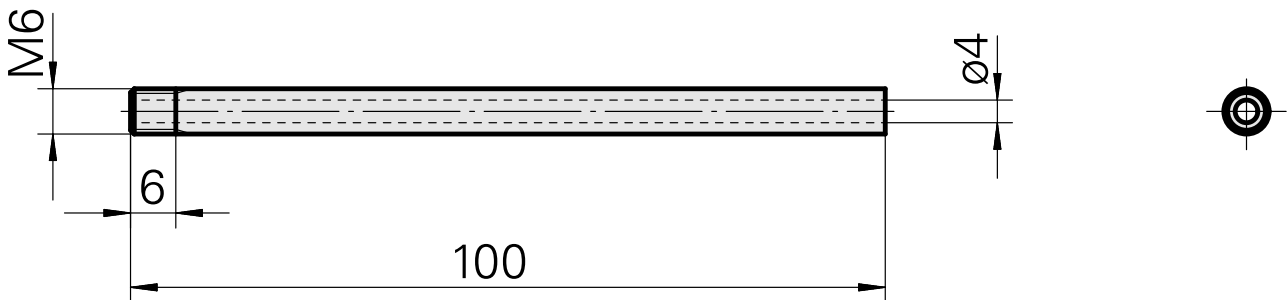

## Coolant tube, L=100 mm (3.93")

### Technical data

TH accessories category

Cooling lubricant tube

Mounting

M6