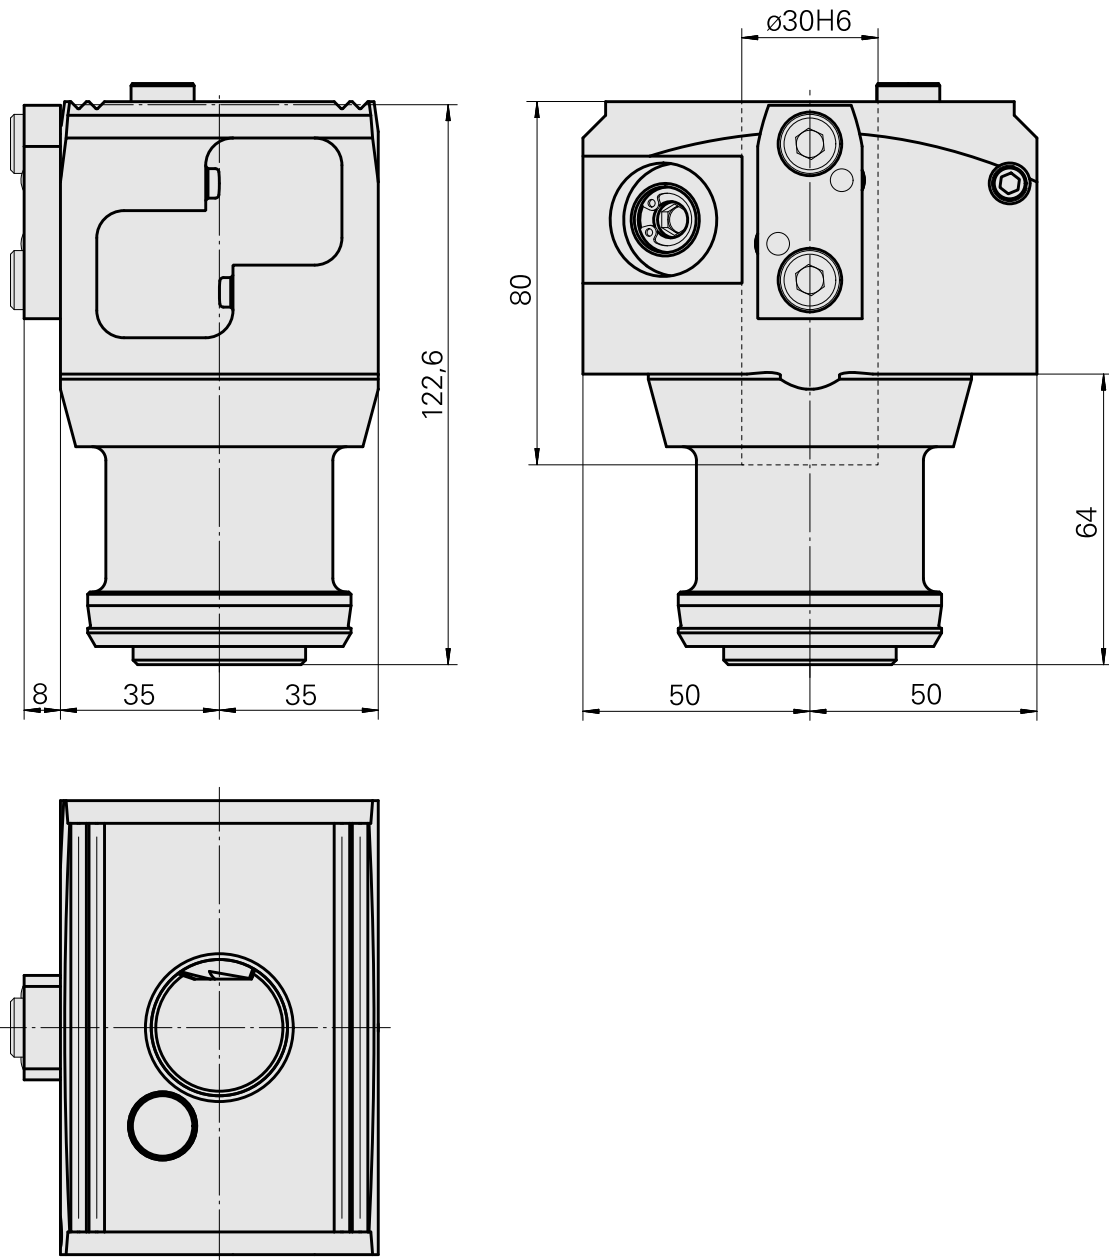

## Mount VDI30

### Technical data

TH accessories category

Adapter pre-adjustment block

Tool mounting

VDI 30