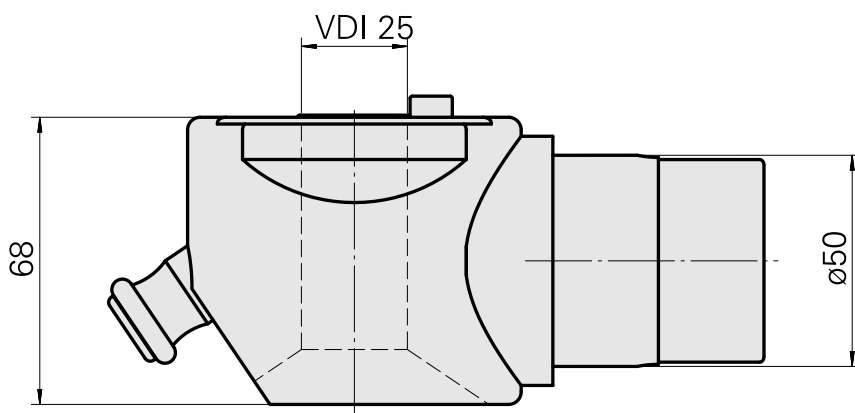

Adaptateur aide mont. VDI 25

Technical data

TH accessories category

Adapter mounting aid

Tool mounting

VDI 25

Documents

No downloads available for this product