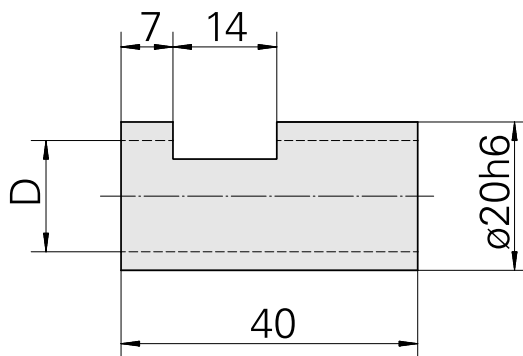

## Clamping sleeve D20/ 11mm

### Technical data

TH accessories category	Clamping sleeve
Mounting	D20
Tool mounting	11mm