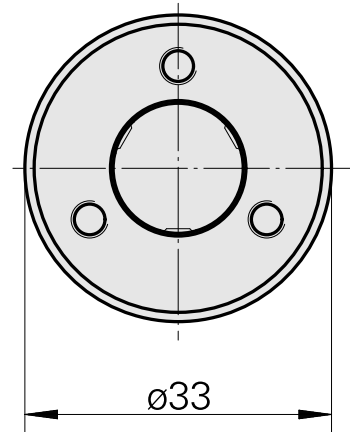

WFB 20-12 D14, adapter for broaching tool

Technical data

TH accessories category	WFB 20-12
Mounting	D14
Quick change inserts	miscell mounting

Documents

No downloads available for this product

Accessories

Optional accessories