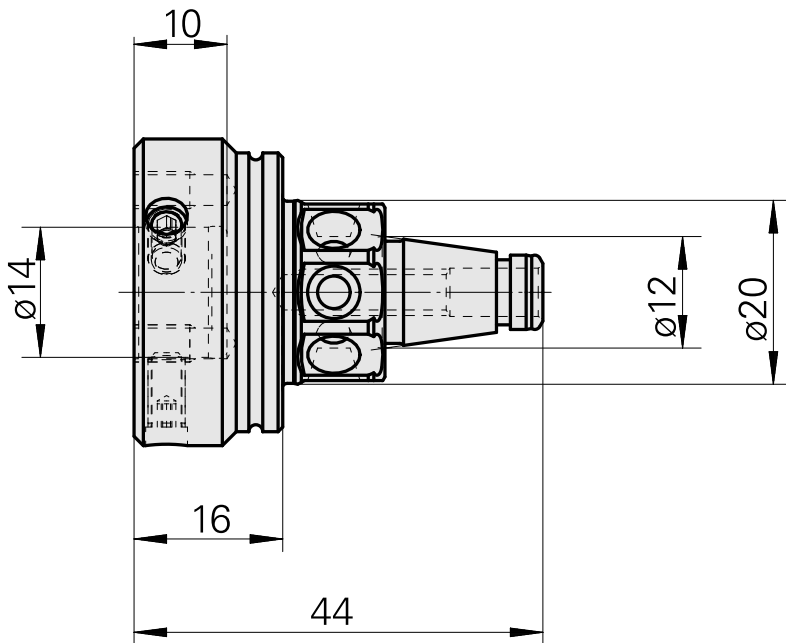

WFB 20-12 D14, adapter for broaching tool

Technical data

TH accessories category	WFB 20-12
Mounting	D14
Quick change inserts	miscell mounting

Documents

No downloads available for this product

Accessories

Optional accessories

Other accessories

[Broaching/ Slotting toolholder D40](#)

Product ID : 10304370

Previous product ID : 983306

[Broach tool hol,intern. D12](#)

Product ID : 10172224

Previous product ID : 983305
