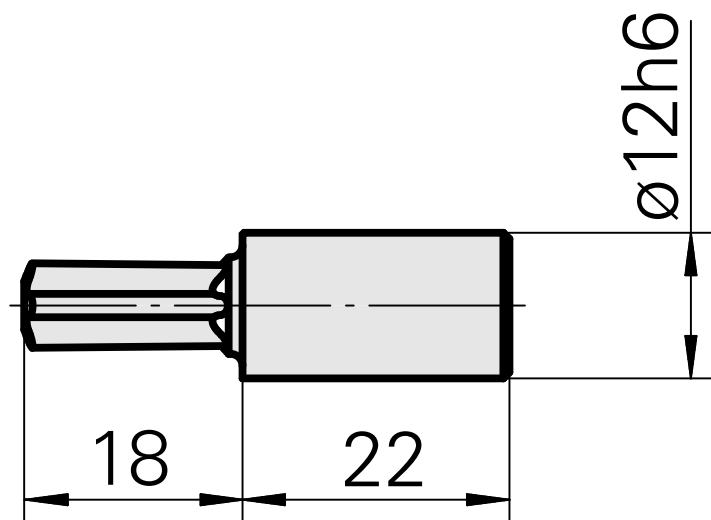

Räumdorn Torx 30

Technical data

TH accessories category	Broach
Mounting	Torx 30
Tool mounting	12mm

Documents

No downloads available for this product