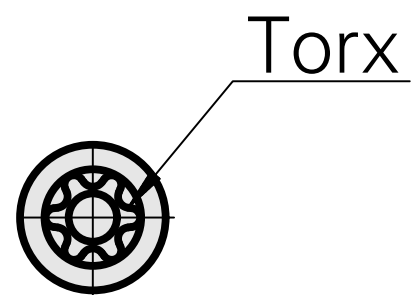

Räumdorn Torx 30

Technical data

TH accessories category	Broach
Mounting	Torx 30
Tool mounting	12mm

Documents

No downloads available for this product