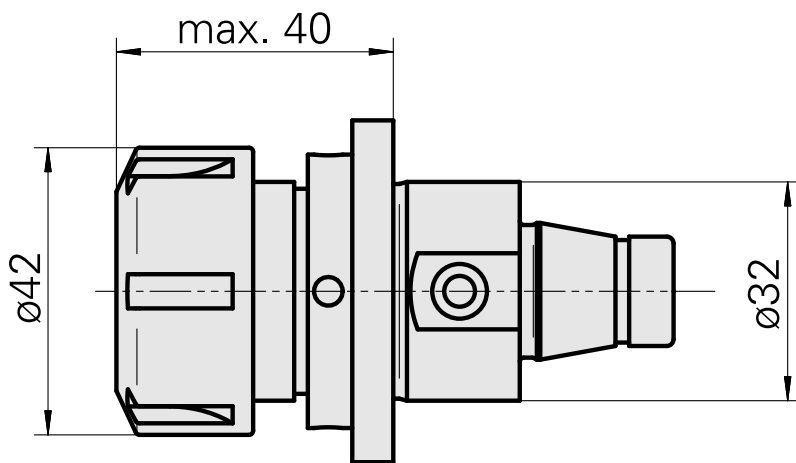

WFB 32-20 ER25

Technical data

TH accessories category

WFB 32-20

Mounting

ER25

Quick change inserts

collet mounting

Documents

No downloads available for this product

Accessories

Required for operation

[Spanner](#)

Product ID : 10802433

Previous product ID : 490219.0251

TH accessories category Tool	Mounting ER25	Collet type ER 25	Clamping nut type Female thread
Tools for Collet chucks Clamping nut wrench			

Optional accessories

Tool holder accessories

[Clamping nut](#)

Product ID : 10193990

Previous product ID : 901939.0251

TH accessories category Clamping nut	Mounting ER25	Collet type ER 25	Clamping nut type Female thread
---	------------------	----------------------	------------------------------------