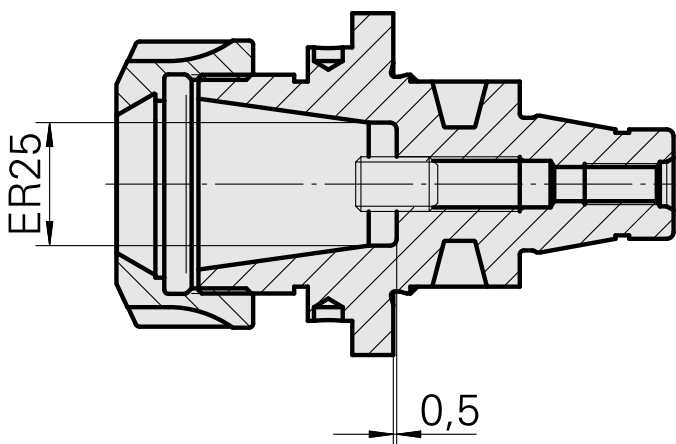

WFB 32-20 ER25

Technical data

TH accessories category

WFB 32-20

Mounting

ER25

Quick change inserts

collet mounting

Documents

No downloads available for this product

Accessories

Required for operation

[Spanner](#)

Product ID : 10802433

Previous product ID : 490219.0251

TH accessories category Tool	Mounting ER25	Collet type ER 25	Clamping nut type Female thread
Tools for Collet chucks Clamping nut wrench			

Optional accessories

Tool holder accessories

[Clamping nut](#)

Product ID : 10193990

Previous product ID : 901939.0251

TH accessories category Clamping nut	Mounting ER25	Collet type ER 25	Clamping nut type Female thread
---	------------------	----------------------	------------------------------------